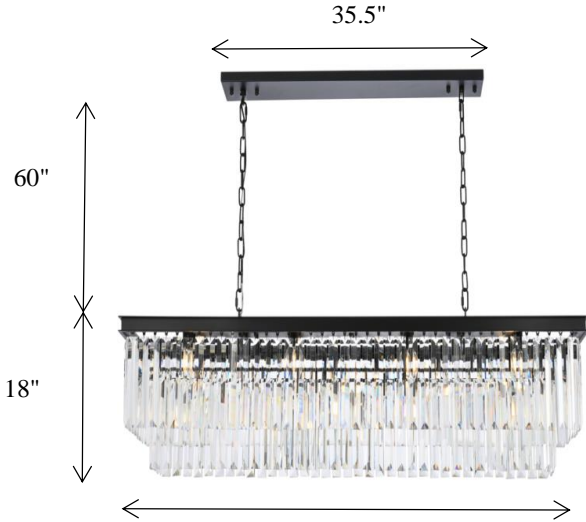

PRODUCT SPECIFICATION SHEET

Sydney collection

Sydney 12-Light Matte Black Finish Clear Crystal

Matte Black
Item No:1232D60MB

Polished Nickel
Item No:1232D60PN

Available Finishes

The Collection is composed of Chandeliers,
Pendants

Dimensions

Canopy/Backplate (in)	L35.5"*W5"*H1"
Chain/Rod Length	60"
Length	60"
Width	14"
Height	18"
Maximum Height	78"

Specifications

Finish	2 Finishes
Material	Iron and Crystal
Crystal Color	Clear
Type	Pendant
Hanging Device	Chain
Voltage	110-125V
Dimmable	YES
Warranty	1 Year Limited
Shipment Type	Small Parcel

Bulb / Socket

Socket Type	E12
Number of Lights	12
Wattage/Bulb	40W
Included	No

Installation

Indoor/Outdoor	Indoor
Dry/Wet/Damp	Dry
Weight	113.2 LBS
Wire Length	144"
Safety Rating	UL Listed